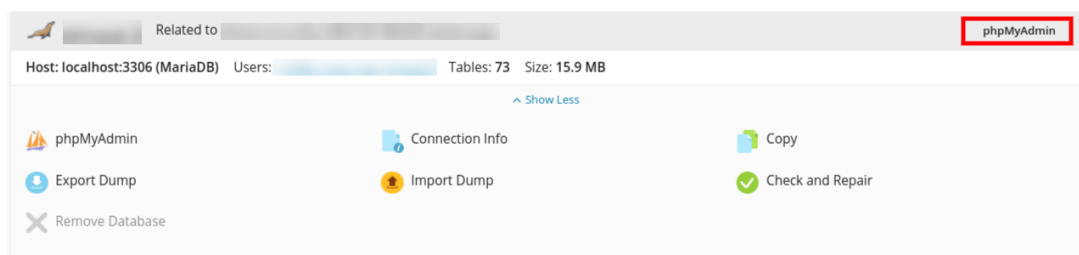

## Πώς μπορώ να μετονομάσω το domain μου που είναι στημένο σε WordPress μέσα από το PhpMyadmin;

Alexandros Karagiannis - 2022-11-15 - Wordpress

1. Συνδεθείτε στο Plesk, το περιβάλλον διαχείρισης του Hosting σας με το username και password.

The image shows the login page for Plesk web host edition. It features a dark blue header with the Plesk logo and the text 'web host edition'. Below the header, there are three input fields: 'Username', 'Password', and 'Interface language'. The 'Username' field is a simple text input. The 'Password' field is a text input with a toggle icon for visibility. The 'Interface language' field is a dropdown menu currently set to 'Default'. Below these fields is a prominent blue 'Log in' button. At the bottom of the form, there are three links: 'What username and password to use?', 'Forgot your password?', and 'Cookies policy in Plesk'.