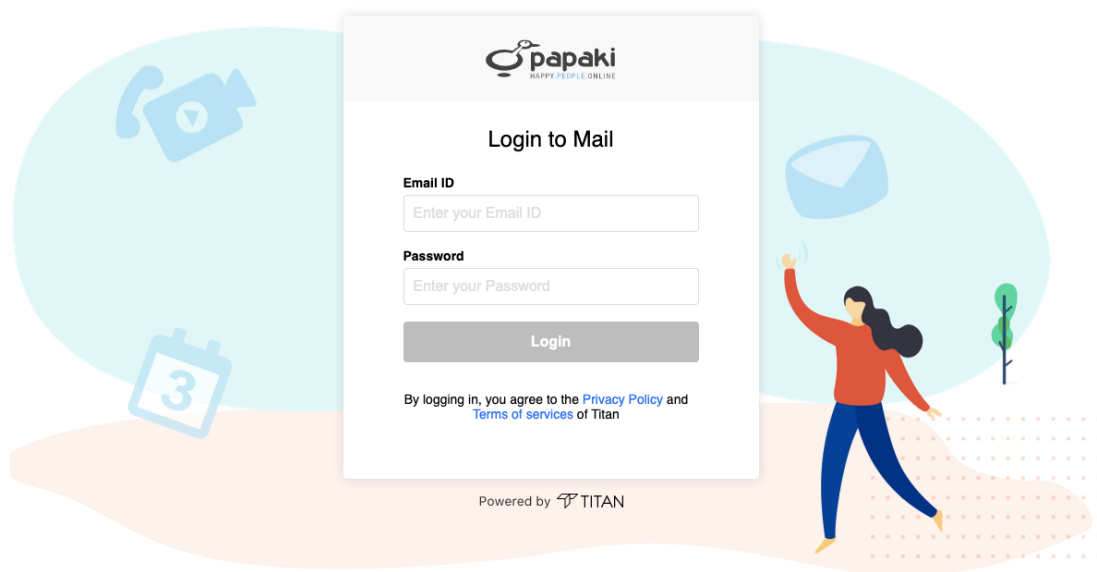

Σύνδεση στο webmail του Plesk

Για να συνδεθείτε στο webmail ενός email λογαριασμού που έχετε ήδη δημιουργήσει για το domain σας μέσα από το Plesk, ακολουθήστε τις οδηγίες που περιγράφονται παρακάτω.

1. Μεταβείτε στο `webmail.yourdomain.com` (όπου `yourdomain.com`, έσείς θα βάλετε το δικό σας domain name).
2. Στη σελίδα σύνδεσης, εισάγετε ολόκληρο το email (π.χ. `info@domain.com`) και τον κωδικό πρόσβασης που δηλώσατε κατά τη δημιουργία του λογαριασμού, ώστε να συνδεθείτε.